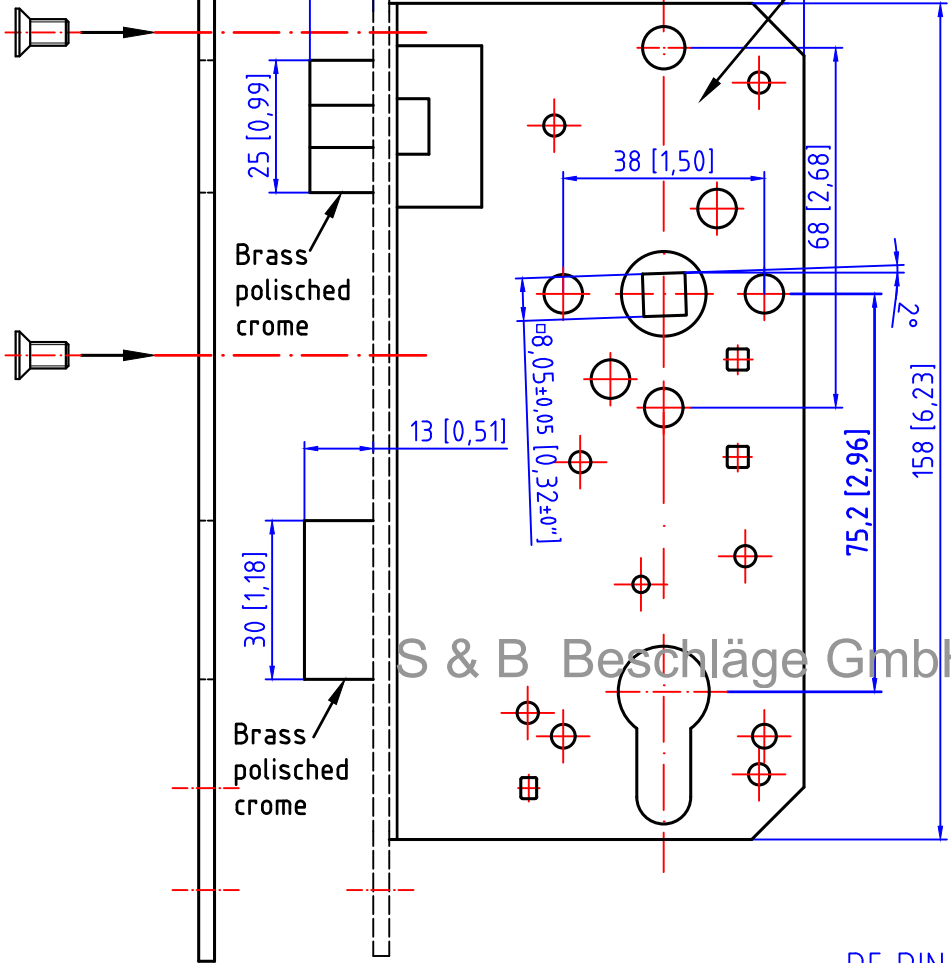

Assembled with
two screw M5

Brass
polished
chrome

Brass
polished
chrome

Stainless
steel

S & B Beschläge GmbH

D5 DIN 74